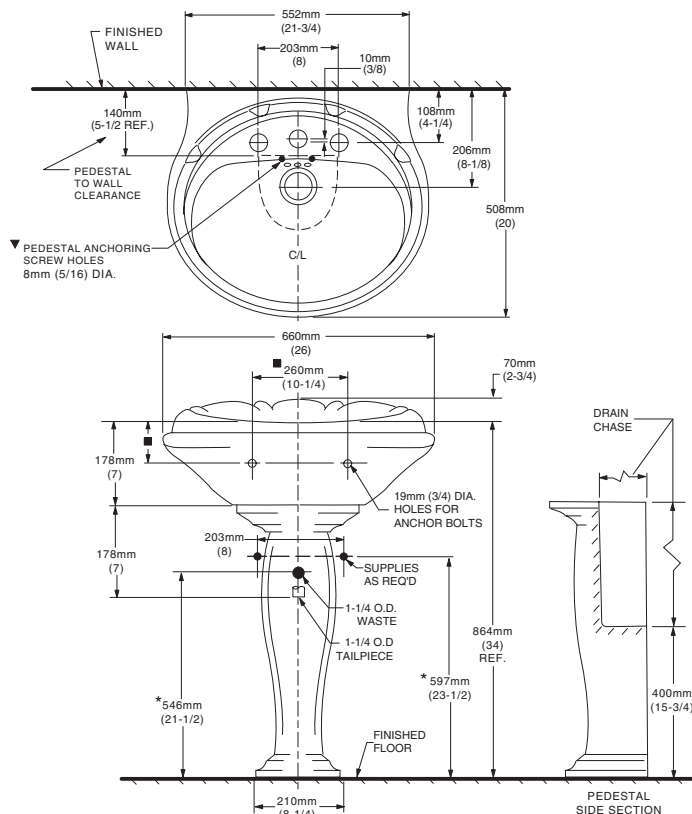

- 0211.800** Faucet holes on 8" (203mm) centers (Illustrated)
- 0211.400** Faucet holes on 4" (102mm) centers
- 0211.100** Center hole only

Nominal Dimensions:

660 x 508 x 864mm
(26" x 20" x 34")

Separate Components:

- 0211.008** Pedestal top-8" (203mm) centers
- 0211.004** Pedestal top-4" (102mm) centers
- 0211.001** Pedestal top-center hole only
- 734900-400** Pedestal only

Bowl sizes:

476mm (18-3/4") wide
292mm (11-1/2") front to back
133mm (5-1/4") deep

NOTES:
 * DIMENSIONS SHOWN FOR LOCATION OF SUPPLIES AND "P" TRAP ARE SUGGESTED.
 ▼ PEDESTAL ANCHORING SCREWS NOT INCLUDED.
 ■ SUITABLE FOR REINFORCEMENT ONLY. ACTUAL DIMENSIONS MUST BE TAKEN FROM FIXTURE.
 FITTINGS NOT INCLUDED AND MUST BE ORDERED SEPARATELY. PROVIDE SUITABLE REINFORCEMENT FOR ALL WALL SUPPORTS. INSTALLATION INSTRUCTIONS SUPPLIED WITH LAVATORY.

IMPORTANT: Dimensions of fixtures are nominal and may vary within the range of tolerances established by ANSI Standard A112.19.2. These measurements are subject to change or cancellation. No responsibility is assumed for use of superseded or voided pages.