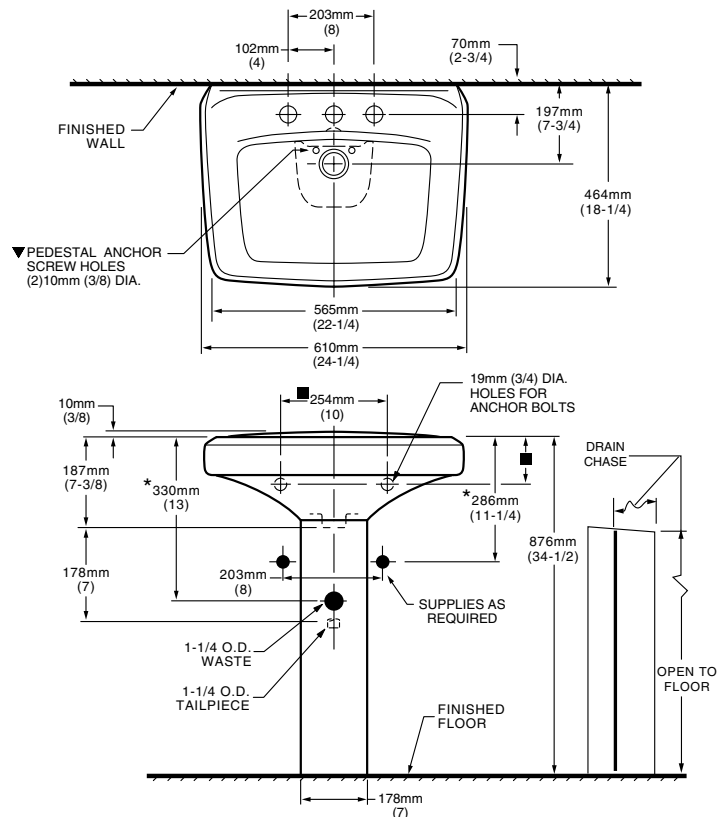

#### Nominal Dimensions:

616 x 464 x 867mm  
(24-1/4" x 18-1/4" x 34-1/2")

#### Bowl sizes:

445mm (17-1/2") wide  
276mm (10-7/8") front to back  
143mm (5-5/8") deep

#### Meets or Exceeds the Following Specifications:

- ASME A112.19.2M for Vitreous China Fixtures

#### NOTES:

\* DIMENSIONS SHOWN FOR LOCATION OF SUPPLIES AND "P" TRAP ARE SUGGESTED.

▼ PEDESTAL ANCHORING SCREWS NOT INCLUDED.

■ SUITABLE FOR REINFORCEMENT ONLY. ACTUAL DIMENSIONS MUST BE TAKE FROM FIXTURE.