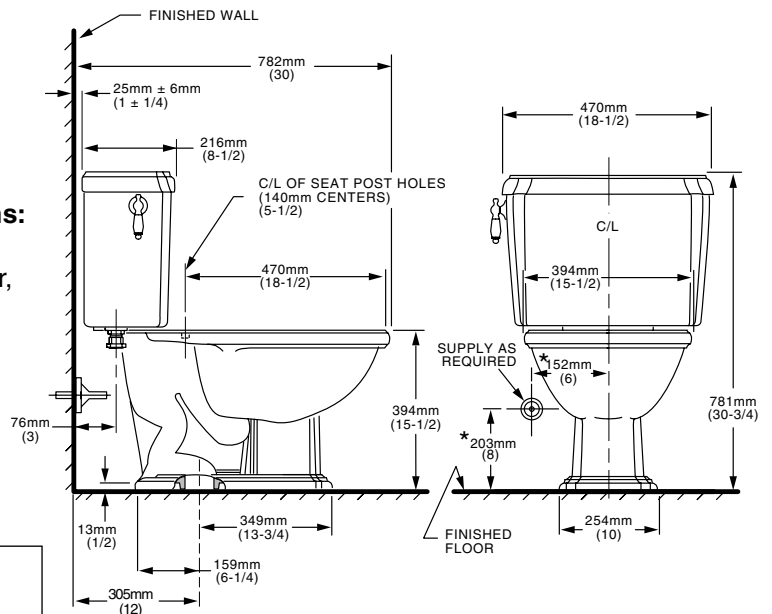

- 3208.016** Bowl
- 4094.015** Tank

Nominal Dimensions:

782 x 470 x 781mm
(30" x 18-1/2" x 30-3/4")

Fixture only, seat and supply by others

Compliance Certifications -

Meets or Exceeds the Following Specifications:

- ASME A112.19.2M for Vitreous China Fixtures - includes Flush Performance, Ball Pass Diameter, Trap Seal Depth and all Dimensions

To Be Specified:

- Color:**
 - White Bone Silver Linen Black
- Seat:** American Standard #5324.019 "Rise and Shine" solid plastic closed front seat with cover.
- Alternate Seat:** American Standard #5311.012 "Laurel" molded closed front seat with cover.
- Supply with stop:**

NOTES:
THIS COMBINATION IS DESIGNED TO ROUGH-IN AT A MINIMUM DIMENSION OF 305MM (12") FROM FINISHED WALL TO C/L OF OUTLET.
* DIMENSIONS SHOWN FOR LOCATION OF SUPPLY ARE SUGGESTED. SUPPLY NOT INCLUDED WITH FIXTURE AND MUST BE ORDERED SEPARATELY.

IMPORTANT: Dimensions of fixtures are nominal and may vary within the range of tolerance established by ANSI Standard A112.19.2. These measurements are subject to change or cancellation. No responsibility is assumed for use of superseded or voided pages.