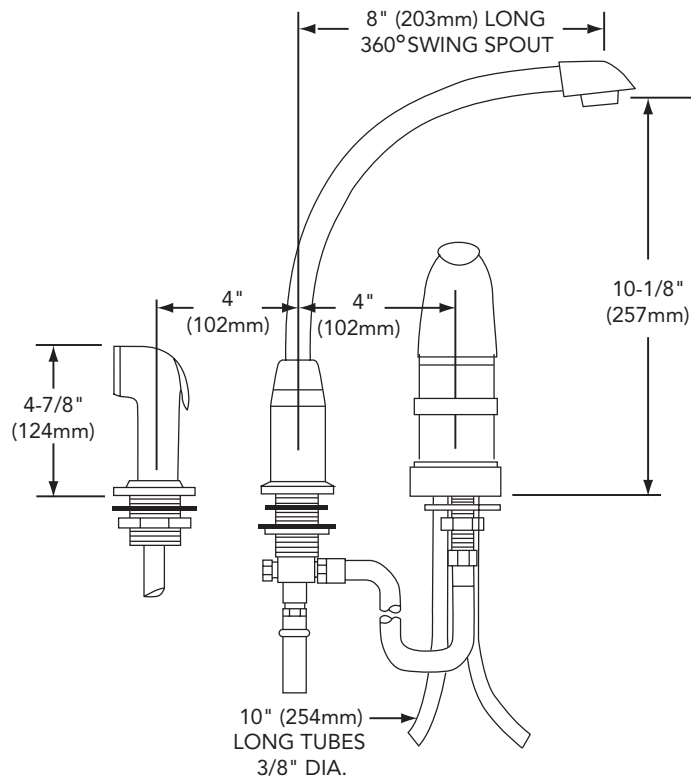

Hi-Arc® Single-Lever Kitchen Faucet with Spray Model LKE4123

FEATURES

- Three hole, single-lever top mount kitchen faucet
 - Three 1-1/2" (38.8mm) diameter faucet holes required
 - Maximum countertop thickness is 1" (25.4mm)
- Temperature and flow controlled by one movement of the single-lever handle
- Tubular high-arc, 360° swing spout with restricted flow aerator
- Brass escutcheon
- Highly polished and chrome plated
- Removable cartridge
- 3/8" (10mm) O.D.; 10" (254mm) long; copper tube connections
- Retractable spray and hose
- Ship Wt. 5 lbs. (2.3Kg)
- Maximum flow rate
 - 2.5 GPM/9.5 L/min at 80 P.S.I.G.
 - 2.2 GPM/8.3 L/min at 60 P.S.I.G.

WARRANTY

- Limited Lifetime

COMPLIES WITH:

- ADA
- ANSI/NSF61 - Certified
- ASME A112.18.1/CSA B125.1
- CA AB1953/VT S152

SEE OTHER SIDE FOR REPLACEMENT PARTS

**Hi-Arc® Single-Lever
Kitchen Faucet with Spray
Model LKE4123**

ITEM	IND. PART	KIT PART	DESCRIPTION
1	N/A	A52723R	SPOUT ASSEMBLY
2	N/A		
3	N/A		
4	N/A		
5	P05101		
6	P48019	N/A	DIVERTER
7	P02116	A52814R	ESCUTCHEON SLEEVE ASSEMBLY
8	P35168		
9	P02114	N/A	FLANGE
10	P37119	N/A	O-RING
11	P35174	N/A	WASHER
12	P02119	N/A	LOCKNUT
13	P47087	N/A	WATERWAY
14	P48017	N/A	HOSE
15	P35102	N/A	MOUNTING HARDWARE
16	P47011	N/A	BASE
17	P37122	N/A	O-RING
18	P47070	N/A	HOUSING
19	P36108	N/A	SCREW
20	A53226R	A52399R	CARTRIDGE ASSEMBLY
21	N/A		
22	P47063	N/A	HUB
23	P47045	N/A	DOME
24	N/A	A53080R	HANDLE ASSEMBLY
25	A55449R	N/A	SIDE SPRAY ASSEMBLY