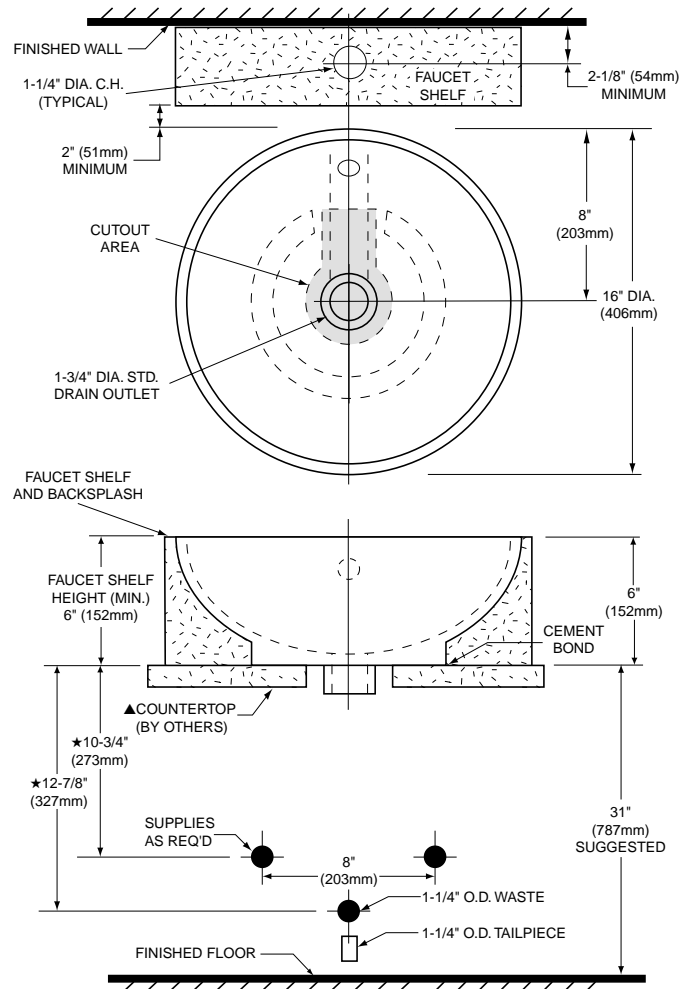

**COMO ABOVE-COUNTER BASIN,  
 MODEL 15010**

- Contemporary basin design
- Vitreous china construction
- Full color range
- Art design availability
- Rear overflow with chrome trim ring
- Cutout template included
- Can be used with wall-mounted faucet or shelf-mounted faucet

**Nominal Overall Dimensions:**  
 16" (406mm) diameter

**Bowl Inside Dimensions:**  
 14-1/2" (368mm) diameter  
 5-1/4" (133mm) depth

**Fixture Dimensions** conform to ANSI Standard  
 A112.19.2M

**To Be Specified**

- Color:
- Art Design:
- Faucet:
- Faucet Finish:
- Supplies:
- 1-1/4" Trap:
- Nipple:

**NOTES:**

★ DIMENSIONS SHOWN FOR LOCATION OF SUPPLIES AND "P" TRAP ARE SUGGESTED.  
 ▲ FOR COUNTERTOP CUTOUT AND INSTALLATION INSTRUCTIONS, USE TEMPLATE SUPPLIED WITH LAVATORY.  
 FITTINGS NOT INCLUDED AND MUST BE ORDERED SEPARATELY.  
 IMPORTANT: Dimensions of fixtures are nominal and may vary within the range of tolerances established by ANSI Standard A112.19.2M.  
 These measurements are subject to change or cancellation. No responsibility is assumed for use of superseded or voided pages.